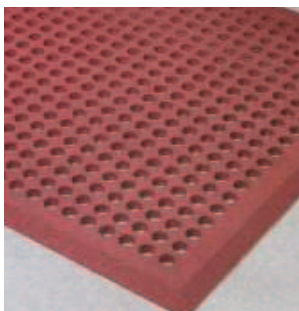

ANTI-FATIGUE MATS

Black

Terracotta

Black

Terracotta

Omcan's Anti-Fatigue Mats

Made of molded rubber with honeycomb pattern. Provides superior drainage. Ideal for kitchens, restaurants, bars, meat rooms, food service, industrial work stations, sport facilities.

ANTI-FATIGUE MATS		
ITEM NUMBER	23584	23585
DESCRIPTION	Black Anti-fatigue Mat	Terracotta Anti-fatigue Mat
BEVELED EDGE	1.42"	1.42"
DIMENSION	3' x 5' x 3/8"	3' x 5' x 3/8"

INTERLOCKING EDGE ANTI-FATIGUE MATS		
ITEM NUMBER	39767	39768
DESCRIPTION	Black Anti-Fatigue Mat with Interlocking Edges	Terracotta Anti-Fatigue Mat with Interlocking Edges
SIZE	3' x 3'	3' x 3'