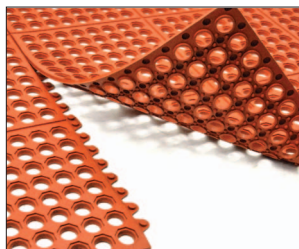

ANTI-FATIGUE MATS

Black

Terracotta

Black

Terracotta

Omcan's Anti-Fatigue Mats

Made of molded rubber with honeycomb pattern. Provides superior drainage. Ideal for kitchens, restaurants, bars, meat rooms, food service, industrial work stations, sport facilities.

ANTI-FATIGUE MATS		
ITEM NUMBER	23584	23585
DESCRIPTION	Black Anti-fatigue Mat	Terracotta Anti-fatigue Mat
BEVELED EDGE	1.42"	1.42"
DIMENSION	3' x 5' x 3/8"	3' x 5' x 3/8"

INTERLOCKING EDGE ANTI-FATIGUE MATS		
ITEM NUMBER	39767	39768
DESCRIPTION	Black Anti-Fatigue Mat with Interlocking Edges	Terracotta Anti-Fatigue Mat with Interlocking Edges
SIZE	3' x 3'	3' x 3'