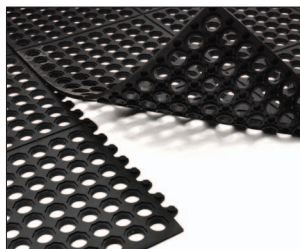

ANTI-FATIGUE MATS

Black

Terracotta

Black

Terracotta

Omcan's Anti-Fatigue Mats

Made of molded rubber with honeycomb pattern. Provides superior drainage. Ideal for kitchens, restaurants, bars, meat rooms, food service, industrial work stations, sport facilities.

ANTI-FATIGUE MATS		
ITEM NUMBER	23584	23585
DESCRIPTION	Black Anti-fatigue Mat	Terracotta Anti-fatigue Mat
BEVELED EDGE	1.42"	1.42"
DIMENSION	3' x 5' x 3/8"	3' x 5' x 3/8"

INTERLOCKING EDGE ANTI-FATIGUE MATS		
ITEM NUMBER	39767	39768
DESCRIPTION	Black Anti-Fatigue Mat with Interlocking Edges	Terracotta Anti-Fatigue Mat with Interlocking Edges
SIZE	3' x 3'	3' x 3'